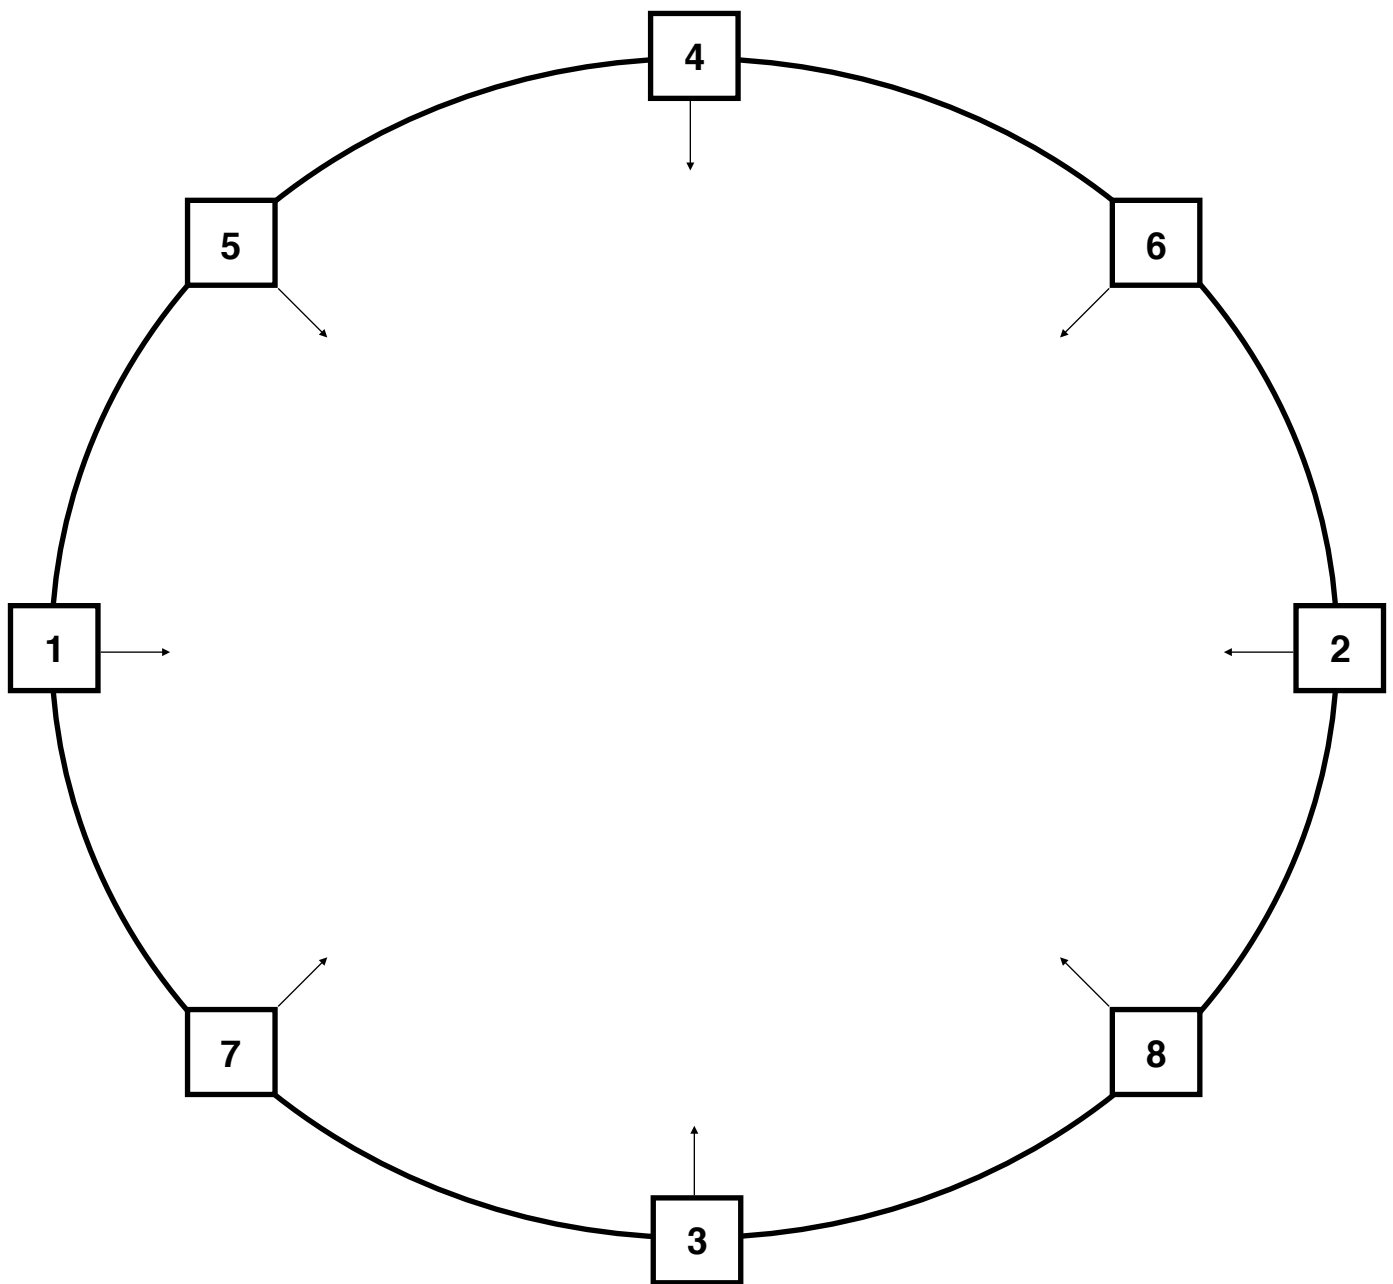

**TINE SUREL LANGE
WORKS FOR LISTENING**

Channel order - Normal 8 channel setup:

**TINE SUREL LANGE
WORKS FOR LISTENING**

Channel order - 8 channel installation setup: